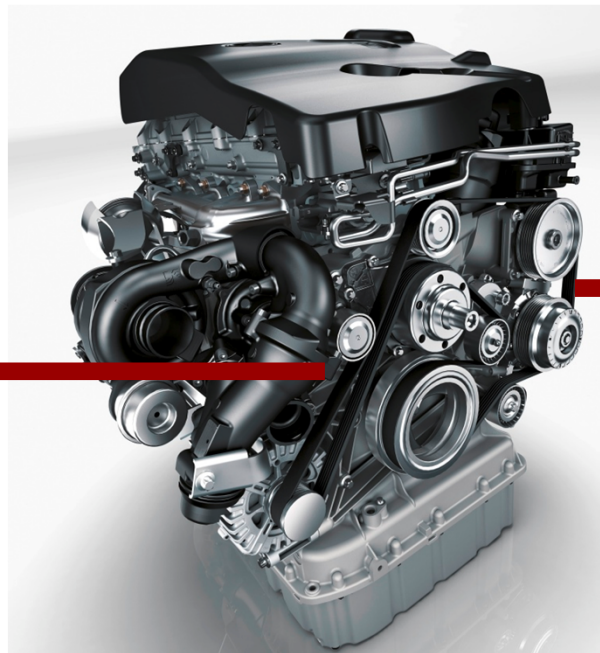

Original engine belt configuration

OPTION "A"

Original standard
6PK belt

ORDER KIT: KC10090203 or
KC10090203E/S

OPTION "B"

Original double
6PKK belt

ORDER KIT: KC10090203E/S

Double 6PKK belt: 1262602307